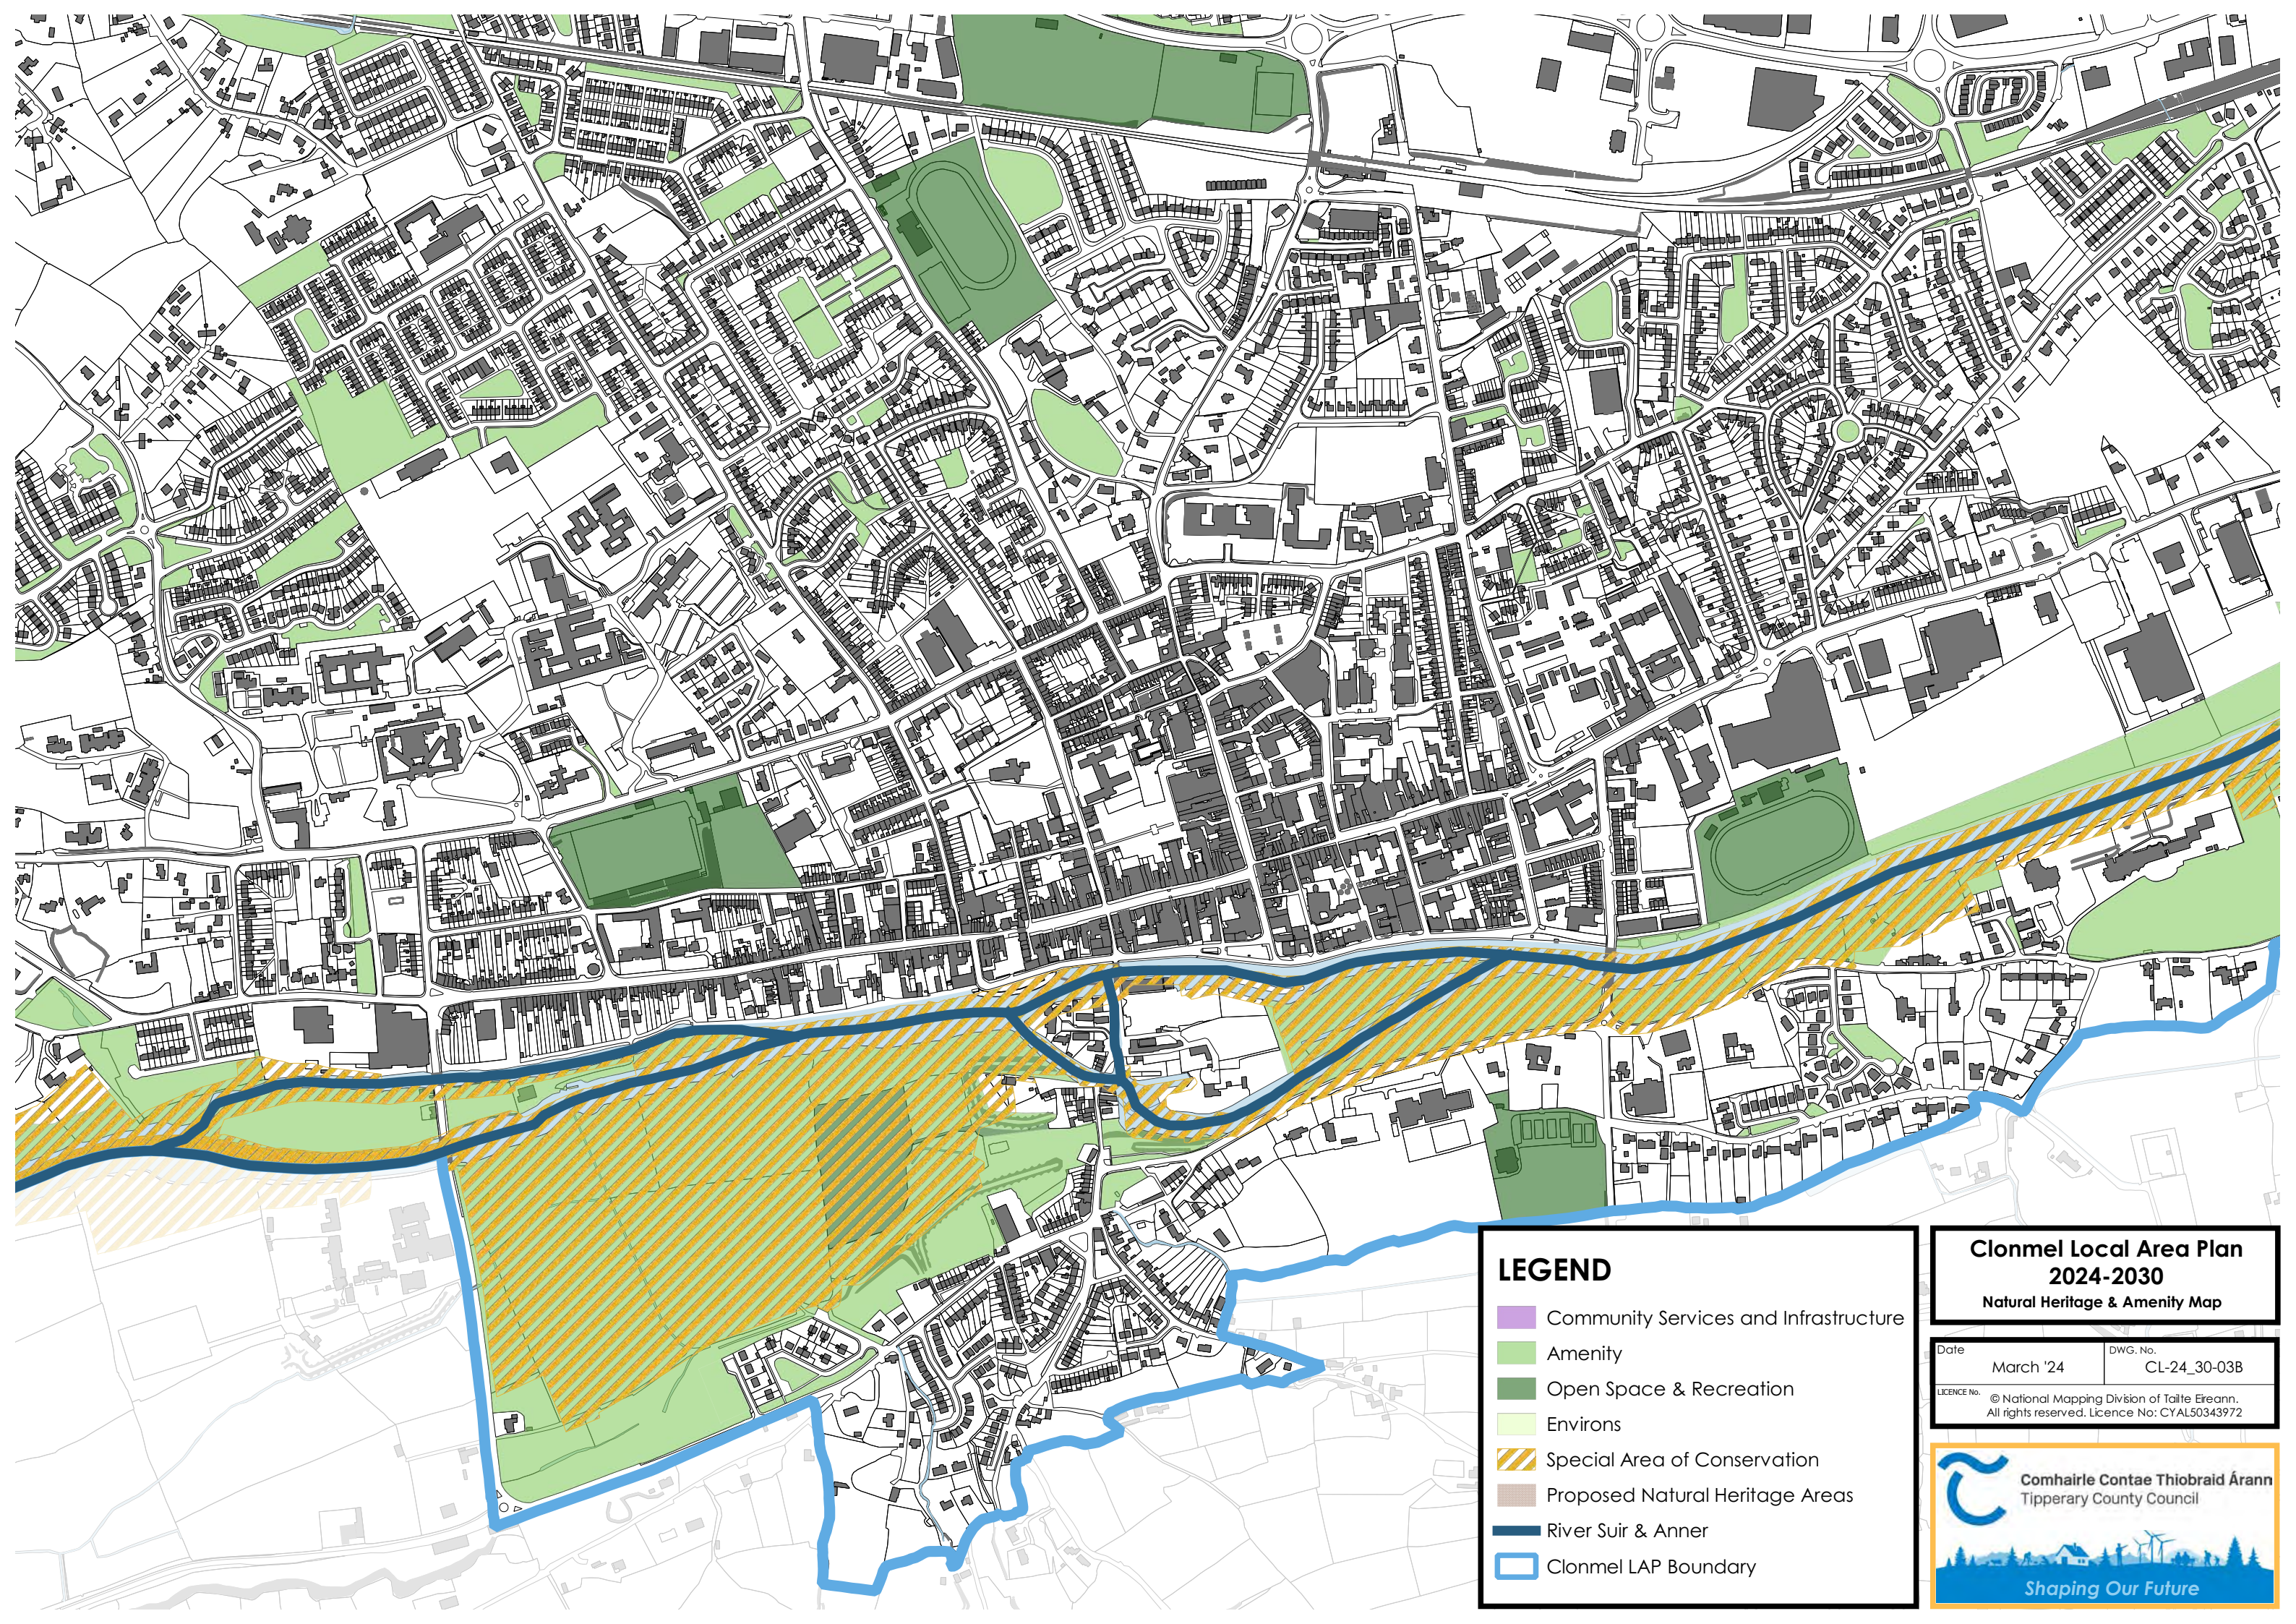

LEGEND

- Community Services and Infrastructure
- Amenity
- Open Space & Recreation
- Environs
- Special Area of Conservation
- Proposed Natural Heritage Areas
- River Suir & Anner
- Clonmel LAP Boundary

**Clonmel Local Area Plan
2024-2030**
Natural Heritage & Amenity Map

Date March '24	DWG. No. CL-24_30-03B
LICENCE NO. © National Mapping Division of Taithe Éireann. All rights reserved. Licence No: CYAL50343972	

Comhairle Contae Thiobraid Árann
Tipperary County Council

Shaping Our Future