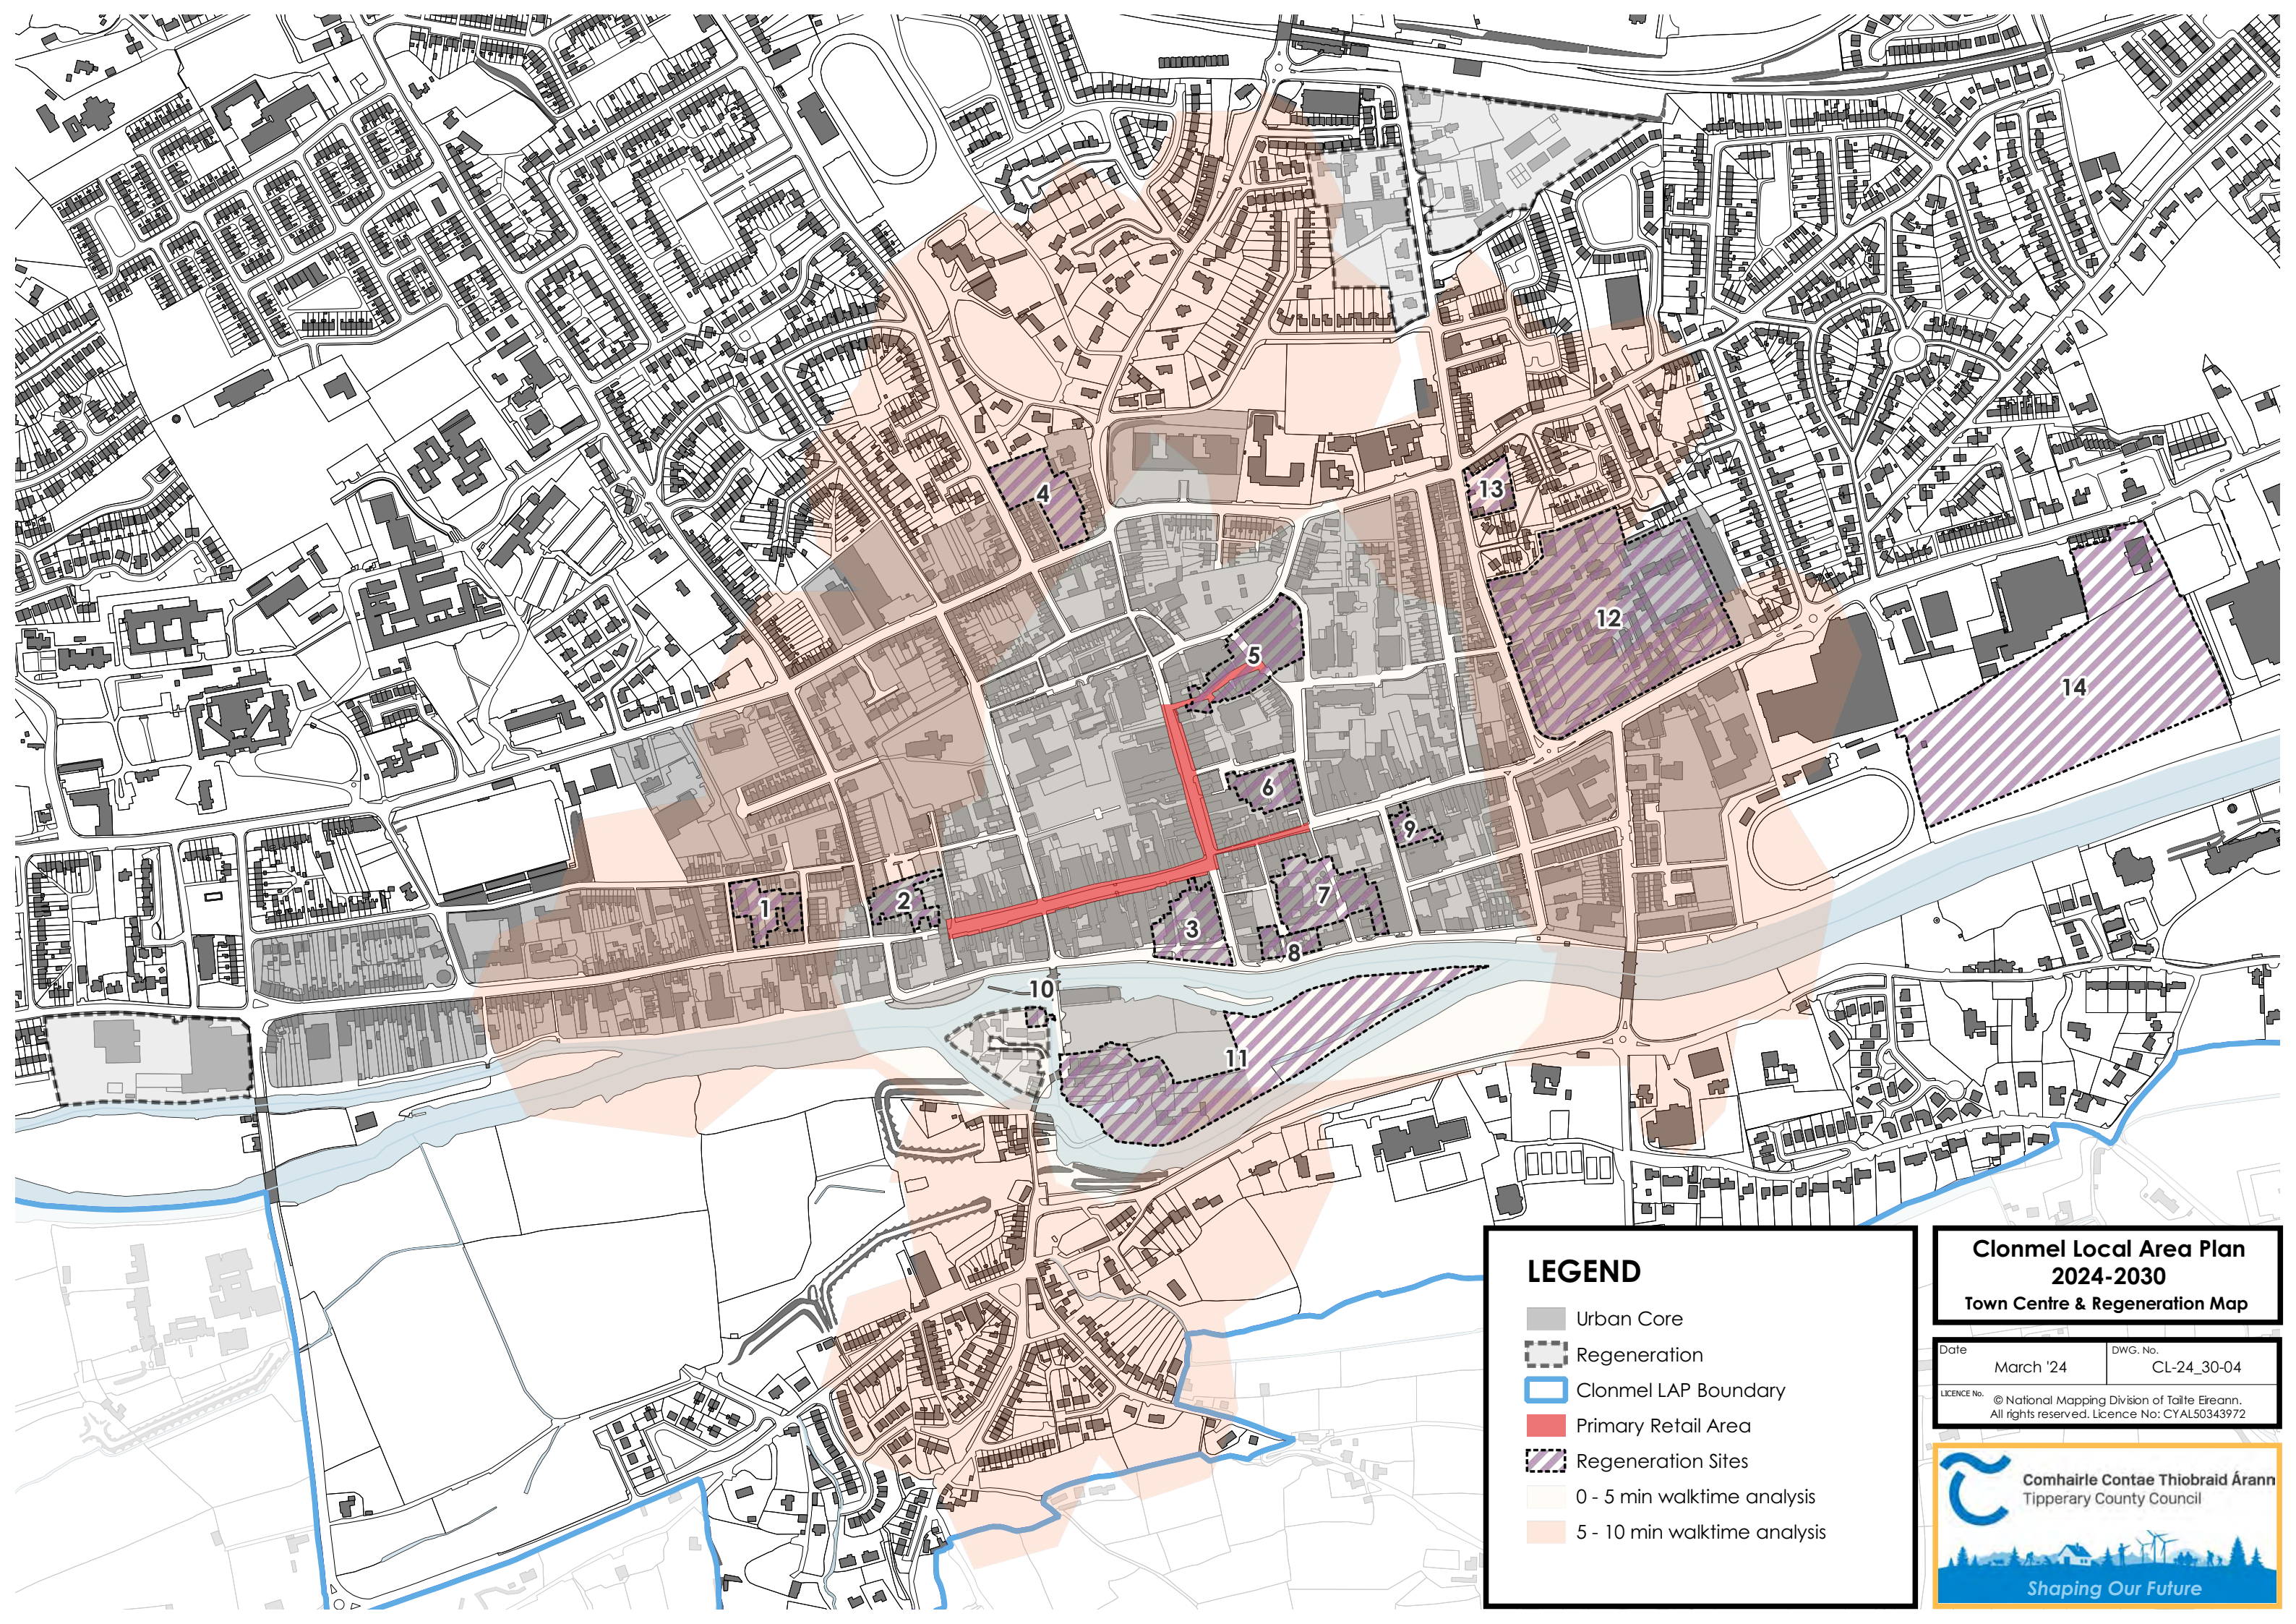

LEGEND

- Urban Core
- Regeneration
- Clonmel LAP Boundary
- Primary Retail Area
- Regeneration Sites
- 0 - 5 min walktime analysis
- 5 - 10 min walktime analysis

**Clonmel Local Area Plan
2024-2030
Town Centre & Regeneration Map**

Date	March '24	DWG. No.	CL-24_30-04
LICENCE No.	© National Mapping Division of Taoite Éireann. All rights reserved. Licence No: CYAL50343972		

Comhairle Contae Thiobraid Árann
Tipperary County Council