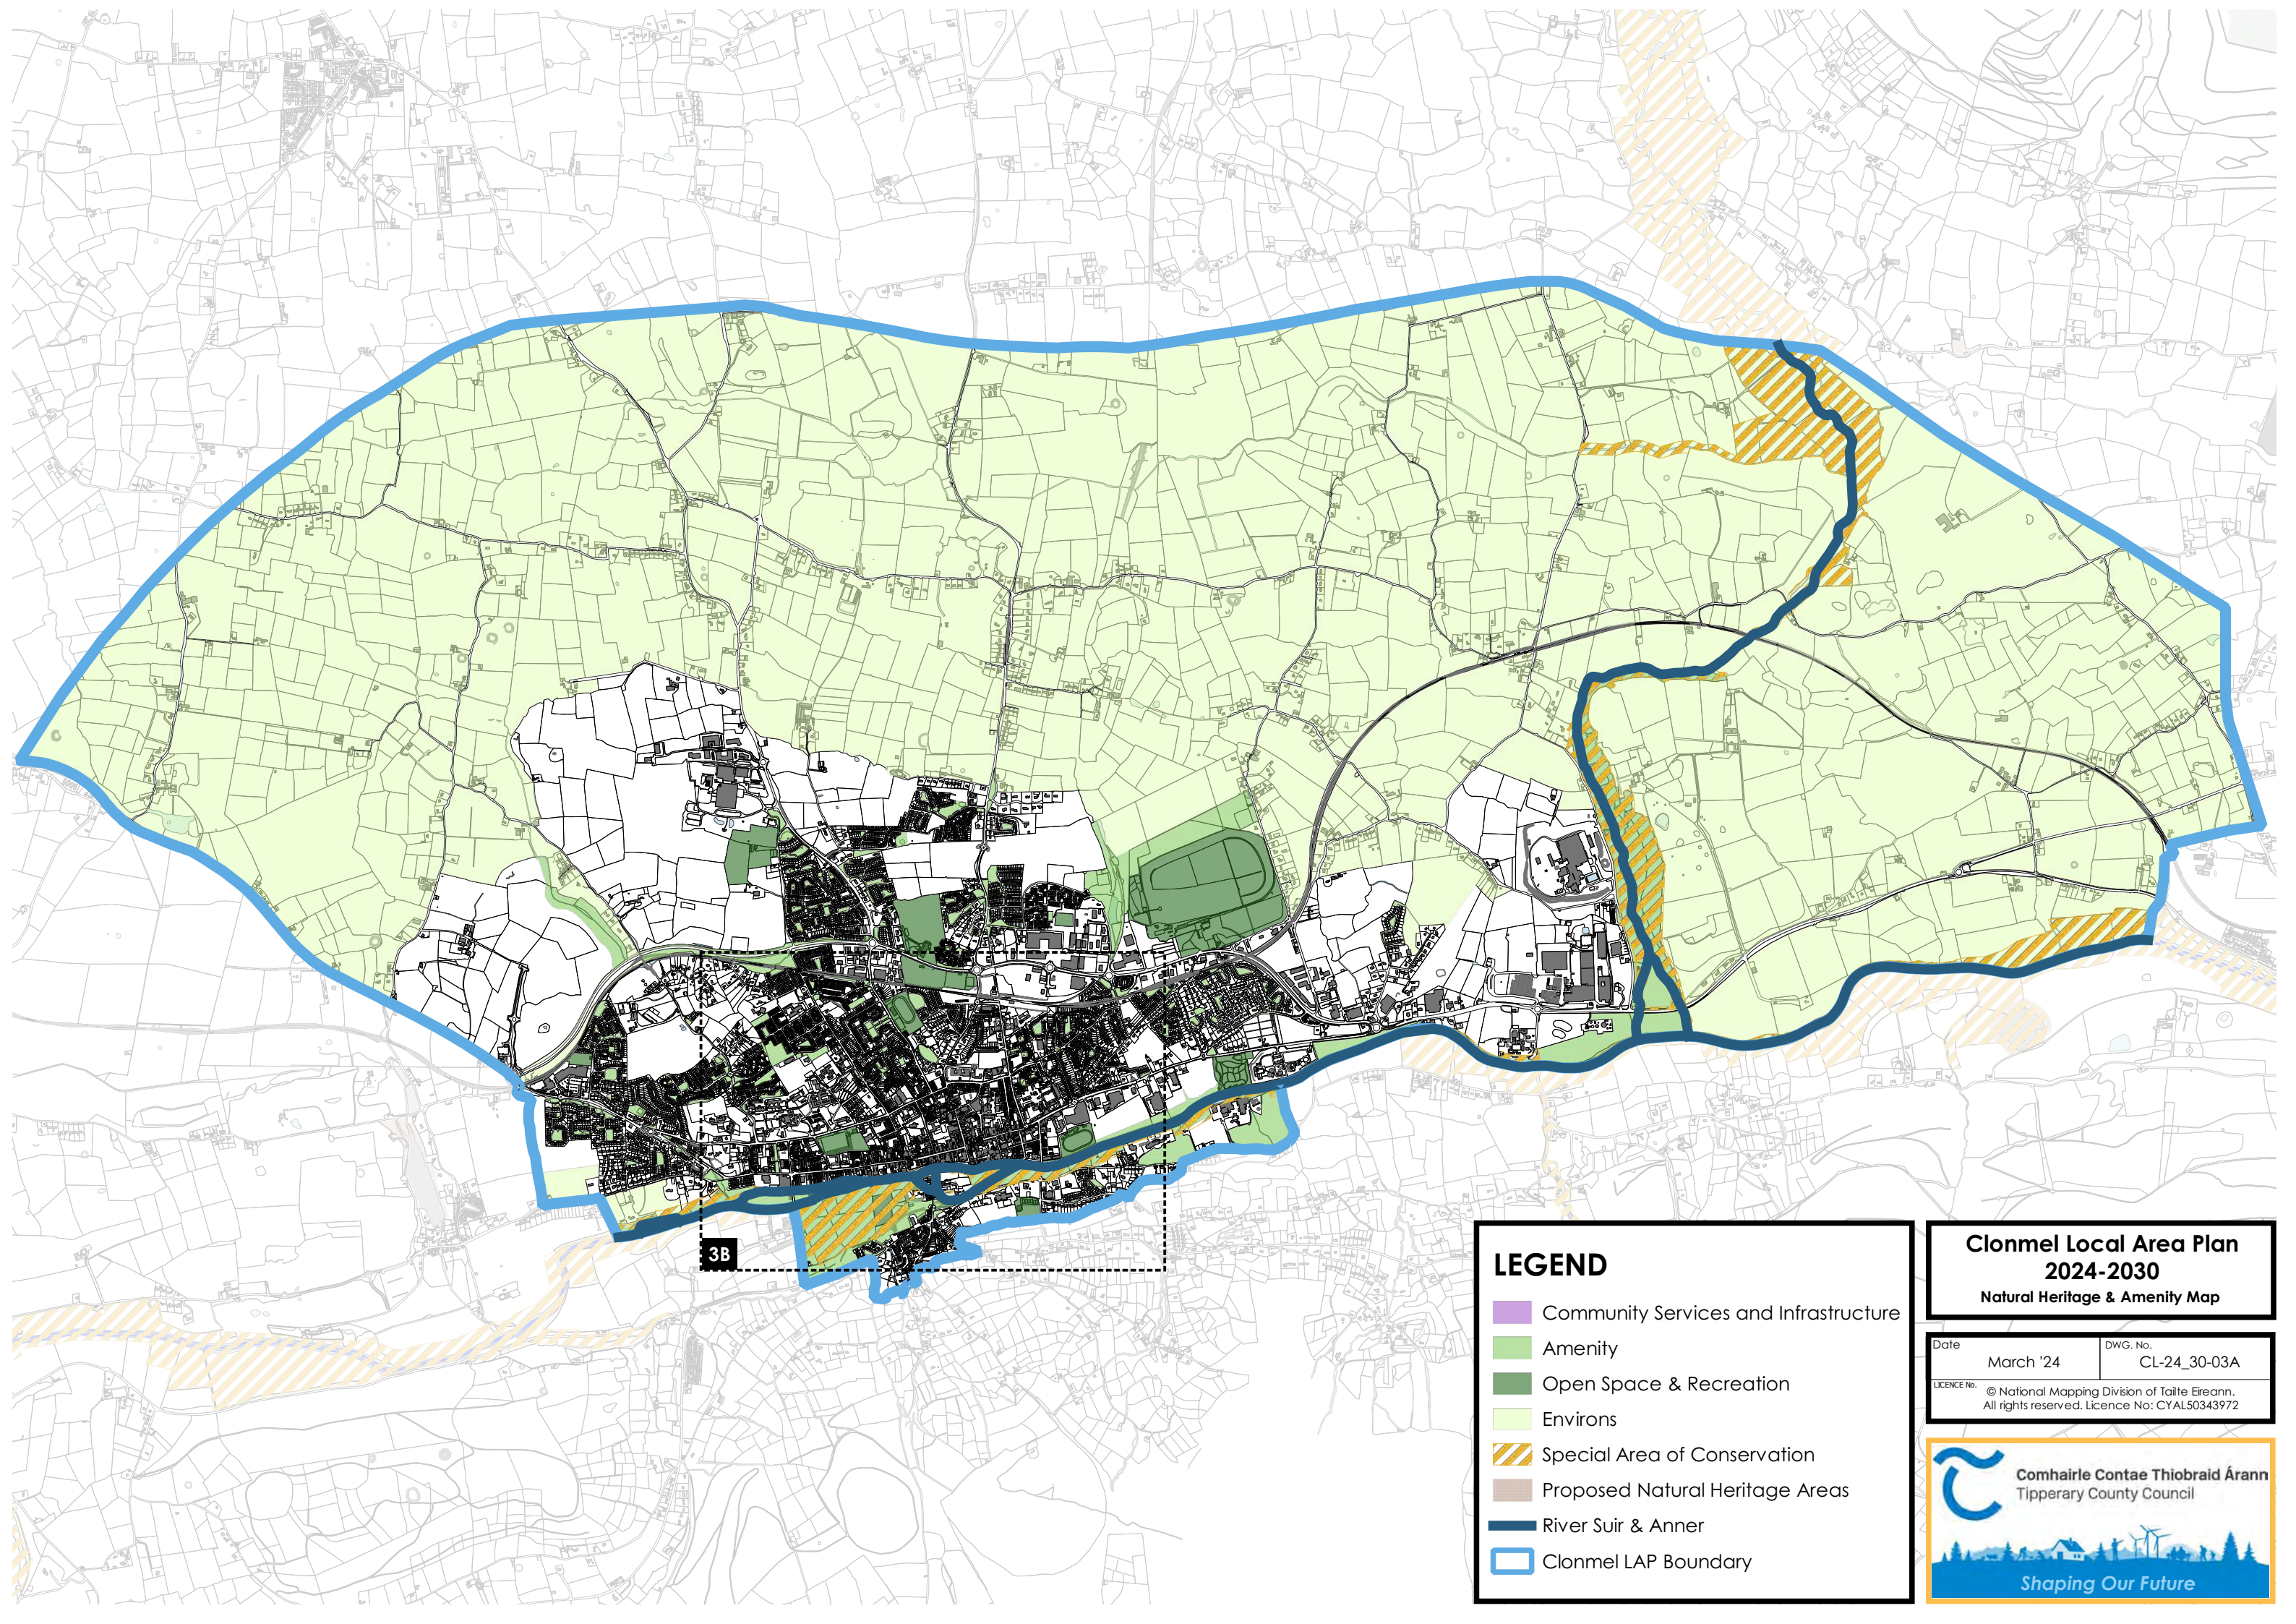

# Clonmel & Environs Local Area Plan

2024 - 2030

Maps

March 2024

**LEGEND**

- Community Services and Infrastructure
- Amenity
- Open Space & Recreation
- Environs
- Special Area of Conservation
- Proposed Natural Heritage Areas
- River Suir & Anner
- Clonmel LAP Boundary