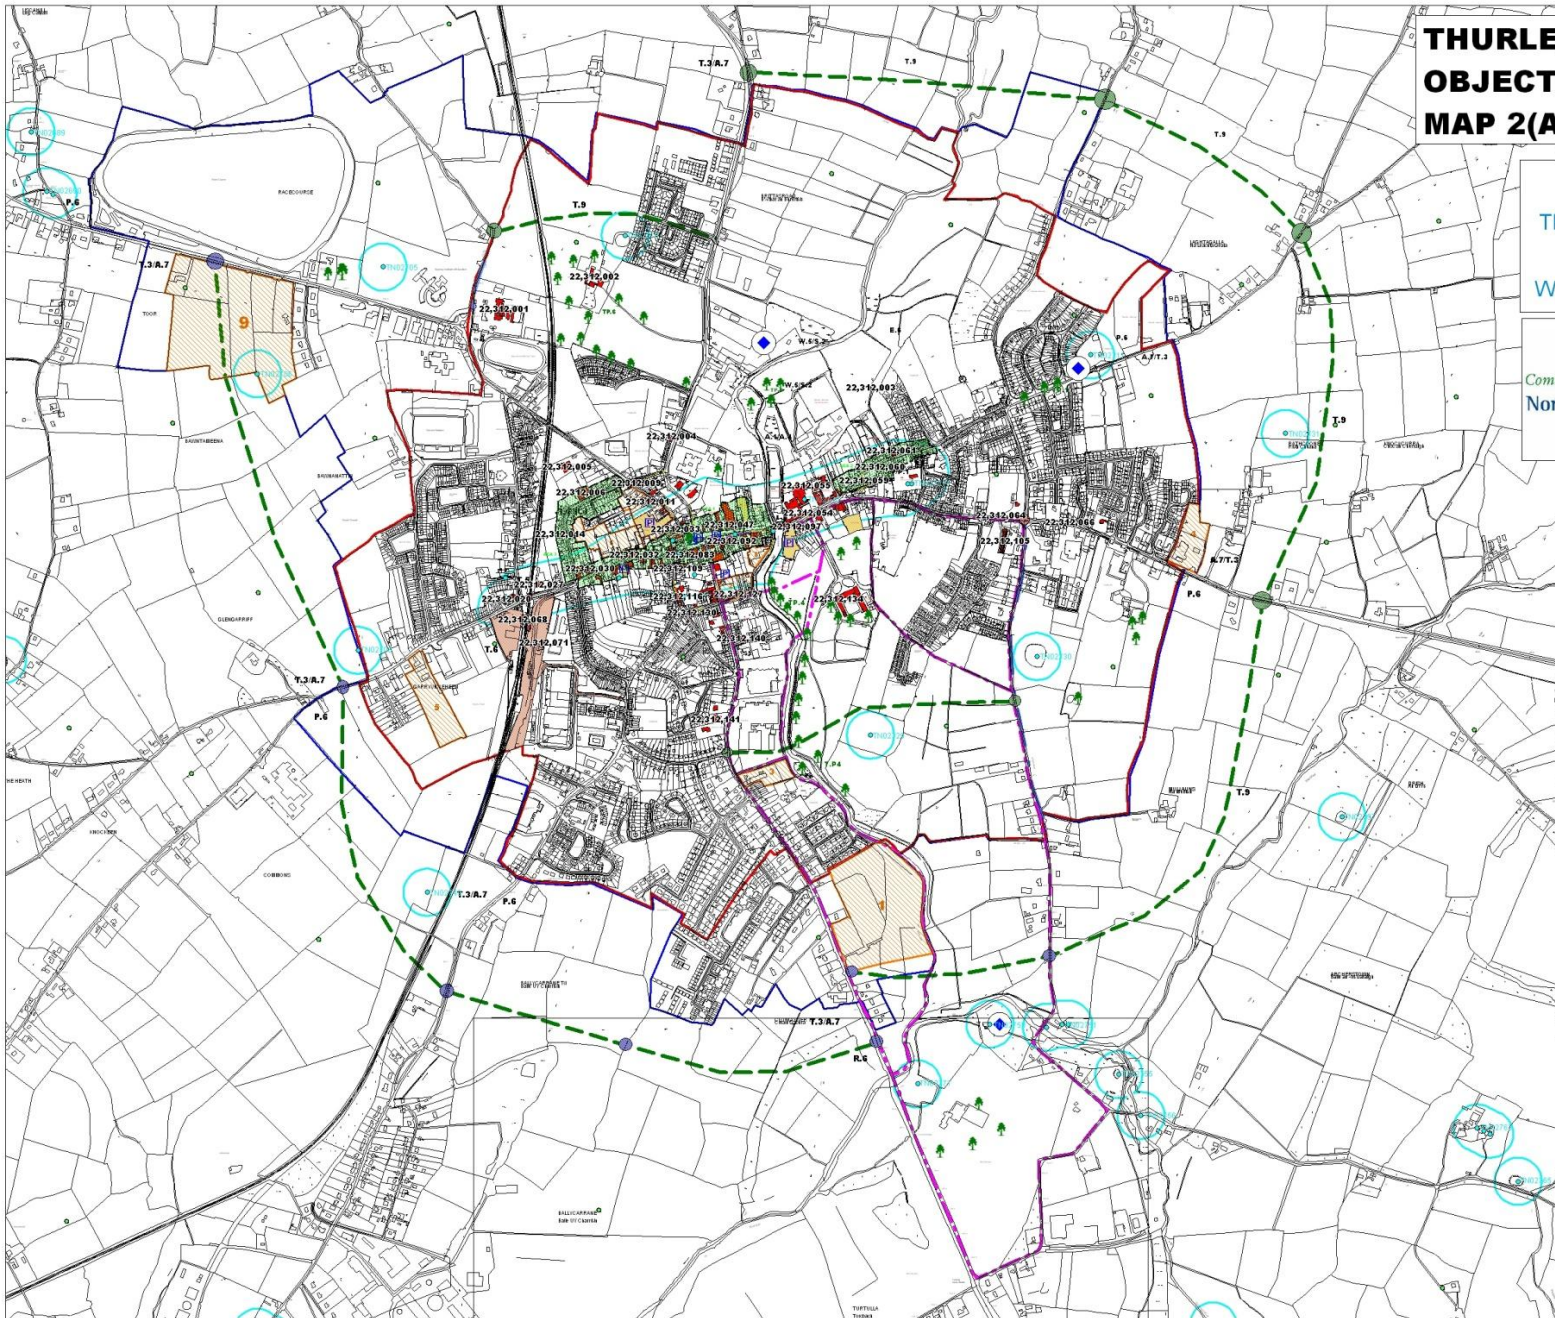

**Thurles & Environs Development Plan
Variation No 2 (Jan 2013)**

- Agricultural
- Amenity
- Educational and Institutional
- Existing Residential
- Industrial
- Low Density New Residential
- Mixed Use
- New Residential
- Opportunity Sites
- Retail and Commercial
- Social & Public
- Solely Open Space
- Town Centre

- Plan Boundary
- Town Boundary

SCALE: 1:6250

Approved under Section 22 of the Planning and Development Act 2000 as amended. Prepared by Thurles Town Council

THURLES & ENVIRONS OBJECTIVE MAP 2009-2015 MAP 2(A)

THURLES TOWN COUNCIL
Working with the Community

Comhairle Contae Thiobraid Árann Thuaidh
North Tipperary County Council

- OBJECTIVES MAP LEGEND**
- ACA's (Architectural Conservation Area)**
 - ACA (see map 2(B))
 - WATER SOURCE**
 - (Symbol)
 - PROPOSED & UPGRADED JUNCTIONS**
 - PROPOSED ACCESS UPGRADE
 - PROPOSED ROUNDABOUTS
 - JUNCTION IMPROVEMENTS
 - SITE SPECIFIC DEVELOPMENTS**
 - 1 TO 9
 - PROTECTED STRUCTURES**
 - S 001 (see map 2(B))
 - CAR PARKS**
 - N/A
 - EXISTING
 - PROPOSED
 - NEW & UPGRADED ROADS**
 - PEDESTRIAN ROUTES
 - PROPOSED NEW ROADS
 - IMPROVEMENTS TO EXISTING ROADS
 - TOWN BOUNDARY**
 - BOUNDARY
 - PLAN BOUNDARY**
 - BOUNDARY
 - RECORDED NATIONAL MONUMENTS**
 - (Symbol)
 - A.7/ T.3/ E.6/ P.6 - SPECIFIC OBJECTIVES**
 - TREES**
 - PARKING**

SCALE 1: 7500
DRAWN BY: N.Phelan JUNE 2009
CHECKED: M.Ryan OSI LICENCE NO AR 0001606

THURLES & ENVIRONS OBJECTIVE MAP 2009-2015 MAP 2 (B)

OBJECTIVES MAP LEGEND	
ACA's (Architectural Conservation Area)	
	ACA (see map 2(B))
WATER SOURCE	
PROPOSED & UPGRADED JUNCTIONS	
	PROPOSED ACCESS UPGRADE
	PROPOSED ROUNDABOUTS
	JUNCTION IMPROVEMENTS
SITE SPECIFIC DEVELOPMENTS	
	1 TO 9
PROTECTED STRUCTURES	
	5 001 (see map 2(B))
CAR PARKS	
	N/A
	EXISTING
	PROPOSED
NEW & UPGRADED ROADS	
	PEDESTRIAN ROUTES
	PROPOSED NEW ROADS
	IMPROVEMENTS TO EXISTING ROADS
TOWN BOUNDARY	
	BOUNDARY
PLAN BOUNDARY	
	BOUNDARY
RECORDED NATIONAL MONUMENTS	
A.7/ T.3/ E.6/ P.6 SPECIFIC OBJECTIVES	
	TREES
	PARKING