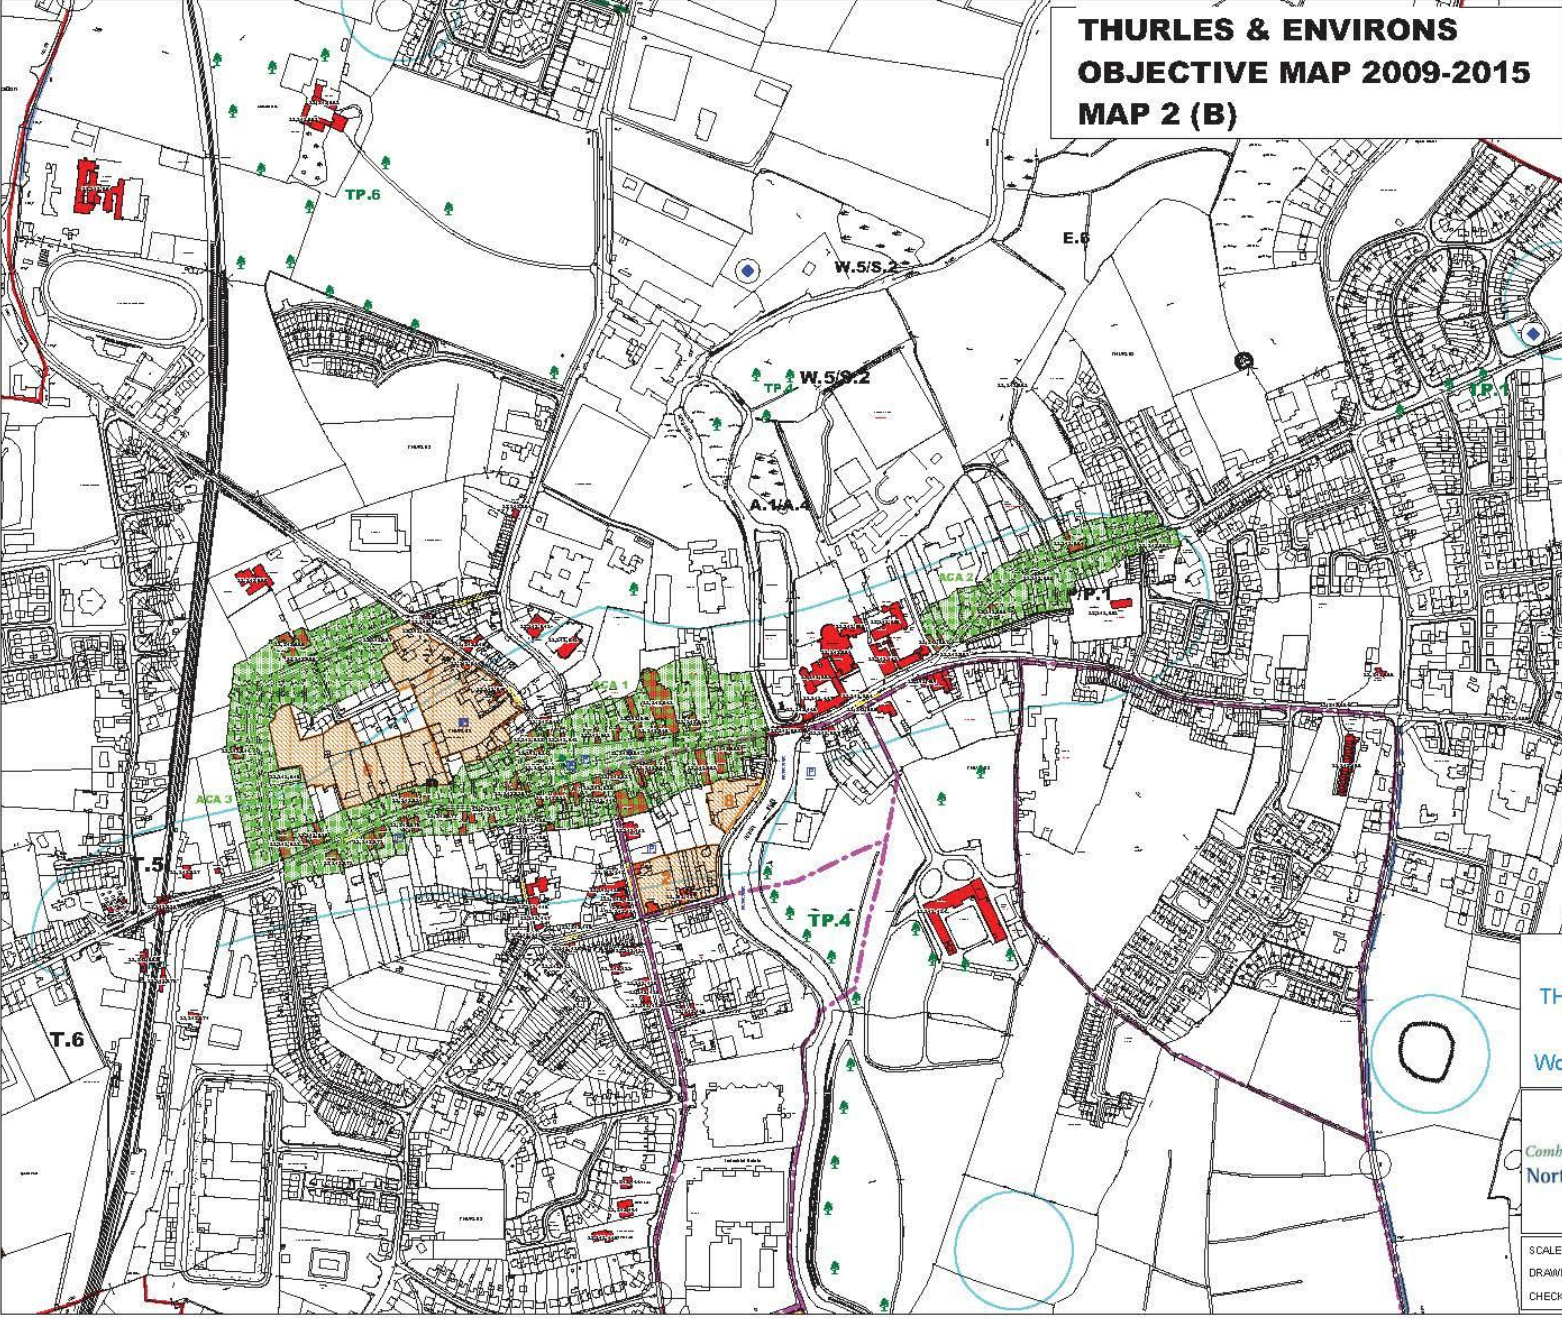

**Thurles & Environs Development Plan
Variation No 2 (Jan 2013)**

- Agricultural
- Amenity
- Educational and Institutional
- Existing Residential
- Industrial
- Low Density New Residential
- Mixed Use
- New Residential
- Opportunity Sites
- Retail and Commercial
- Social & Public
- Solely Open Space
- Town Centre

- Plan Boundary
- Town Boundary

SCALE: 1:6250

Approved under Section 22 of the Planning and Development Act 2000 as amended. Prepared by Thurles Town Council

THURLES & ENVIRONS OBJECTIVE MAP 2009-2015 MAP 2(A)

THURLES TOWN COUNCIL
Working with the Community

Comhairle Contae Thiobraid Árann Thuaidh
North Tipperary County Council

- OBJECTIVES MAP LEGEND**
- ACA's (Architectural Conservation Area)**
 - ACA (see map 2(B))
 - WATER SOURCE**
 - (Symbol)
 - PROPOSED & UPGRADED JUNCTIONS**
 - PROPOSED ACCESS UPGRADE
 - PROPOSED ROUNDABOUTS
 - JUNCTION IMPROVEMENTS
 - SITE SPECIFIC DEVELOPMENTS**
 - 1 TO 9
 - PROTECTED STRUCTURES**
 - S 001 (see map 2(B))
 - CAR PARKS**
 - N/A
 - EXISTING
 - PROPOSED
 - NEW & UPGRADED ROADS**
 - PEDESTRIAN ROUTES
 - PROPOSED NEW ROADS
 - IMPROVEMENTS TO EXISTING ROADS
 - TOWN BOUNDARY**
 - BOUNDARY
 - PLAN BOUNDARY**
 - BOUNDARY
 - RECORDED NATIONAL MONUMENTS**
 - (Symbol)
 - A.7/ T.3/ E.6/ P.6 - SPECIFIC OBJECTIVES**
 - TREES**
 - PARKING**

SCALE 1: 7500
DRAWN BY: N.Phelan JUNE 2009
CHECKED: M.Ryan OSI LICENCE NO AR 0001606

THURLES & ENVIRONS OBJECTIVE MAP 2009-2015 MAP 2 (B)

OBJECTIVES MAP LEGEND	
ACA's (Architectural Conservation Area)	
	ACA (see map 2(B))
WATER SOURCE	
PROPOSED & UPGRADED JUNCTIONS	
	PROPOSED ACCESS UPGRADE
	PROPOSED ROUNDABOUTS
	JUNCTION IMPROVEMENTS
SITE SPECIFIC DEVELOPMENTS	
	1 TO 9
PROTECTED STRUCTURES	
	5 001 (see map 2(B))
CAR PARKS	
	N/A
	EXISTING
	PROPOSED
NEW & UPGRADED ROADS	
	PEDESTRIAN ROUTES
	PROPOSED NEW ROADS
	IMPROVEMENTS TO EXISTING ROADS
TOWN BOUNDARY	
	BOUNDARY
PLAN BOUNDARY	
	BOUNDARY
RECORDED NATIONAL MONUMENTS	
A.7/ T.3/ E.6/ P.6 SPECIFIC OBJECTIVES	
	TREES
	PARKING