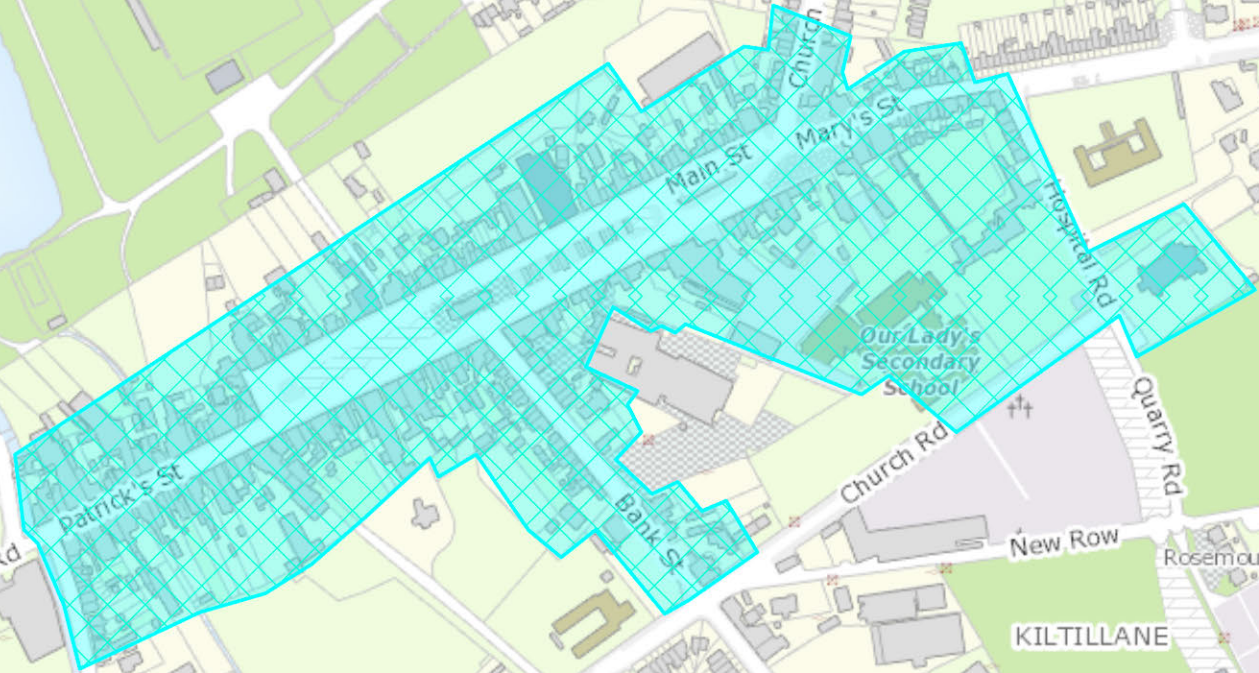

Lakeside Pitch and Putt Club

Templemore Athletics Club

Templemore Lake

Corca Teine

Oakdale Pk

R433

Our Lady's Secondary School

KILTILLANE