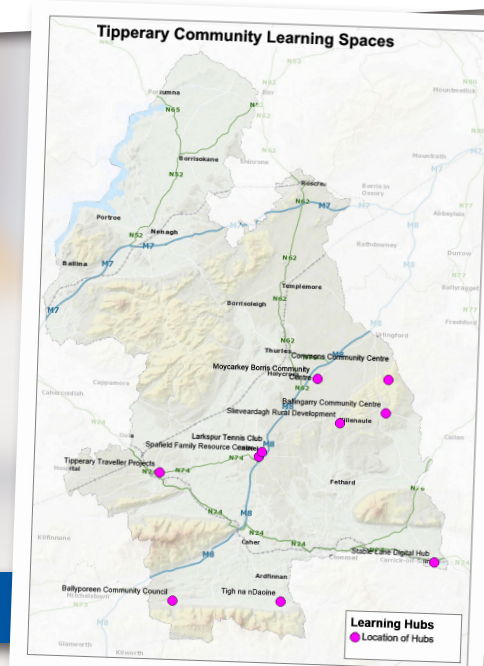

TIPPERARY COMMUNITY LEARNING SPACES

Across Tipperary Community facilities are supporting E Learning and providing facilities to enable people attend college in a virtual capacity as required.

These community learning spaces provide a safe and comfortable environment and have WIFI to enable you to engage with college learning platforms. Students will provide their own laptop or tablet some community facilities may have printer facilities with local arrangements in relation to the use and cost for use of same. The intention of this promotion is to inform colleges and students of available student desks in the county from community facilities that will support the provision of desk space to enable the student attend their online classes. The student should directly engage with the community facility in their locality and determine availability, attendance requirements, Covid restrictions and costs associated with use of the community learning desks.

Note additional community learning spaces may become available and Tipperary County Council who are facilitating this information will provide updates on www.tipperarycoco.ie and through mailshots to the colleges across the country.